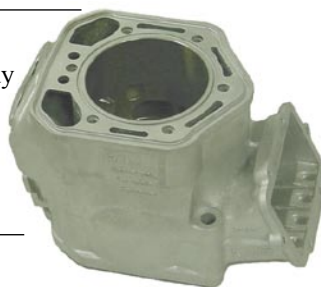

Cylinder Boring, Cylinder Resleeving & Replating, Crankshaft Rebuilding

Cylinder Replating

We have most popular models already replated and in stock ready to ship with your old cylinder in exchange. We also carry most pistons for an additional charge starting at $49.95 and up.

price **$205-$225** per hole *(does not include a piston.)*

(Stud removal and re-installation is extra, usually a $10 charge per cylinder.)

Not responsible for studs that break.