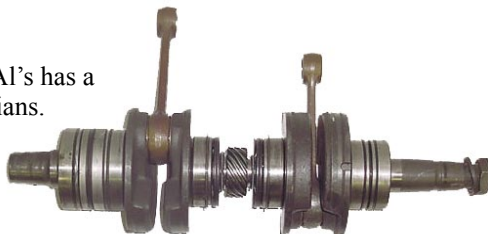

We have almost every type of cylinder in stock already replated or resleeved, ready to be shipped immediately. The price is the same as shown above, but is with your cylinder in exchange.

Crankshaft Rebuilding

1, 2 & 3 cylinder

All service work can be done through the mail, Al's has a full service machine shop with qualified technicians.

Before shipping your crankshaft to us for rebuilding, call first to get an RMA number that will identify your package when we receive it.

1 cylinder-**\$175** plus parts

2 cylinder-**\$200** plus parts

3 cylinder-**\$275** plus parts

Al's also has many crankshafts in stock that are already rebuilt and ready to ship. Call for price and availability or check online, prices are with your old crankshaft in exchange.

Used Crankshafts

Available for most makes & models, call for price and availability or check online, all prices are with your old crankshaft in exchange.

Complete Engine Rebuilding

Al's has full service technicians to repair or rebuild your engine. All engine work can be done through the mail. Prices vary according to the year, make and model of the sled and the type of work that needs to be done. Call our operators first, before sending, to get an RMA number which will identify your package and the work to be done.