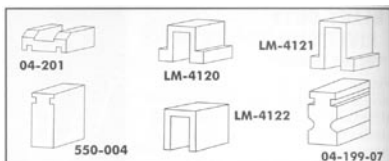

Tunnel Wear Strip/ Heat Exchanger Protector

Arctic Cat	Size	Part#	Price
All models 70-05	1/2"x1 1/8"x46 1/2"	04-201	$17.95
Polaris			
All models w/slides 70-03	3/4" x 1" x 50 5/8"	LM-4120	$26.95
All models w/slides 70-03	1" x 1" x 50 5/8"	LM-4121	$31.95
Ski-Doo			
All L/C models 78-04	1" x 1/2" x 50"	550-004	$12.95
All L/C models 97-04, Rev models 03-06	.75"x 1/2" x 55 1/2"	04-199-07	$13.95
Yamaha			
All with trailing arm suspension 97-05	1" x 1/2" x 55"	LM-4122	$17.95

-550-004 & 04-199-07 heat exchanger protectors are made from Hyfax that is slotted to replace OEM slotted protectors

-Ski-doo protectors are available in 3/4", or 1" for added protection

-#04-201 is made of Hyfax, with 11 5/32" mounting holes

-LM-4120 is made from extruded aluminum, has six 13/64" mounting holes, and is 3/4" tall

-LM-4121 is made from extruded aluminum, has six 13/64" mounting holes, and is 1" tall

-LM-4122 is made from ultra high molecular weight plastic and requires model specific drilling for installation on Yamaha's

All protectors are sold individually.