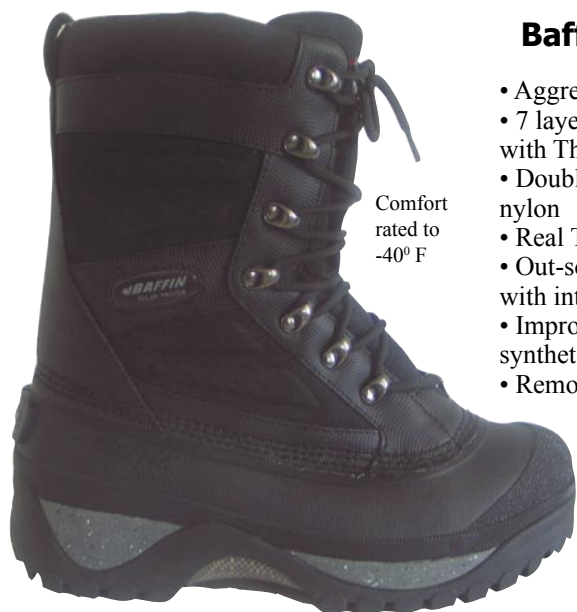

Comfort
rated to
-40° F

Baffin Crossfire Boot

• Aggressive Tread	Size	Part#
• 7 layer inner boot system with Thermaplush	7	11-73907
• Double weave 900 denier nylon	8	11-73908
• Real Tree branded design	9	11-73909
• Out-sole made of rubber with integrated arch support	10	11-73910
• Improved lightweight synthetic recycled rubber	11	11-73911
• Removable liner	12	11-79312
	13	11-79313
	14	11-79314

$109.95