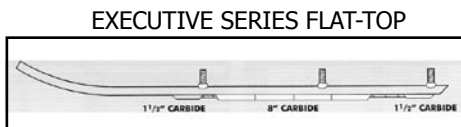

For ordering please add the part number from the charts below to the 4", 6" or 8" prefixes for your make to get the correct runner you would like.

Arctic Cat

4" - EAT3-	6" - TAT4-	8" - WAT-
Model	Year	Part#
Bear Cat	95-99	7050
Bear Cat(plastic ski)	99-05	9750
Bear Cat 550/570/660	06-12	9975
Bear Cat 340 f/c molded ski	00	9850
Cheetah/Cougar	85-91	6050
Cheetah, Touring	92-94	7050
Cougar/Mtn.Cat/2 up	92-99	7050
Cougar Dlx/Mt.Cat	98	9750
Crossfire 600/700, CFR 800/1000	06-11	9975
El Tigre	85-91	6050
EXT 580 Z	93	6050
EXT 600	97-98	6050
EXT 600 (plastic ski)	97	9750
EXT EFI/EFI Dlx	93-98	7050
EXT MC(WaveTrack)	94-97	6050
EXT PwdrSp(steel)	95	7050
EXT PwdrSp(plastic)	96-00	9750
EXT Special / Z	92-93	6050
EXT / EXT MC	91-97	7050
EXT Tour. (plastic ski)	98	9750
F5 / F570 / F6/ F7/F1000/F1100	03-12	9975
Jag AWS/Dlx/LT	92-99	7050
Jag Special / Z	92-94	6050
Jag Z1	07-08	9975
King Cat 900	04-05	9750
King Cat 900	06-07	9975
Lynx 300	91	6050
Lynx	92-93	7050
Mtn. Cat(all models)	01-04	9750
M5/M6/M7/M1000/M1100	05-12	9975
Pantera	88-92	6050
Pantera AFS	90-92	6050
Pantera (steel ski)	93-96	7050
Pantera (plastic ski)	97-05	9750
Pantera 550	03	9850
Panther AFS	90-92	6050
Panther AWS	93-99	7050
Panther 340/370/440/550/570 fan	00-06	9850
Panther 440/570 ES (plastic ski)	02-04	9850
Panther 370/570/660	06-08	9975
Powder Extr(plastic ski)	97-00	9750
Powder Sp (steel ski)	95	7050
Powder Special/Sp EFI/ Dlx EFI (all plastic ski)	95-00	9750
Prowler	90	6050
Prowler	91-95	7050
Prowler Special / Z	92-94	6050
Puma	94-97	7050
Sabercat 500/600/700	04-06	9975
T 500/570/Z1/LXR	08-12	9975
T660 Trail/Touring/Turbo	04	9750
T660 Trail/Touring/Turbo	05-06	9975
Thundercat / MC	93-95	7050
Thundercat/MC/Wvtrk	94-96	6050
Thundercat/MC(plastic)	97-02	9750
Triple Touring 600	99-01	9750

Arctic Cat continued

4" - EAT3-	6" - TAT4-	8" - WAT-
Model	Year	Part#
Wildcat	88-90	7050
Wildcat 1991 / EFI	92	7050
Wildcat	92-94	6050
Wildcat / MC	95-96	7050
Wildcat MC/ Wvtrk	94-96	6050
Z 370 (steel ski)	99	7050
Z 370 ES(plastic ski)	99-06	9850
Z 440 (steel ski)	95-97	6050
Z 440 (plastic ski)	98-99	9750
Z 440 Sno Pro	00-01	9750
Z 440 (plastic ski)	00-05	9850
Z 570	02-06	9850
Z 370/570	07	9975
ZL (all)	02-03	9750
ZR 440/580/700(steel)	93-96	6050
ZR (all)	02-06	9975
Z/ZL/ZR/ZRT(plastic)	96-01	9750
ZRT 600	02	9750
4-Stroke Trail	02-03	9850
4-Stroke Touring	03	9750
440 Sno Pro / Sno Pro 500 10	02-06	9975

Polaris

4" - EPI3-	6" - TPI4-	8" - WPI-
Model	Year	Part#
All Indy's(except Sport)	84-87	6100
All Indy's (except below)	88-06	1225
Indy Sport / LTR	87	1225
340 Touring, 340/550 LX, Supersport	07-08	1225
All models with Sidehiller 2skis and dual carbide(RMK/SKS/Switchback/Widetrack LX 07)	03-08	9125
Fusion with Accu-Trak ski	05-06	7125*
All IQ chassis sleds(1 runner per ski)	05-11	1225
All IQ chassis sleds(2 runner per ski)	05-10	7125*
Switchback(all)/Trail RMK	08-10	7125*
Gripper Ski(Dragon RMK/600 HO RMK)	07-11	1125
Widetrack IQ/LX	10-11	1125
Shur-Steer for "E-Z Steer"	88-06	3180*

Ski-Doo