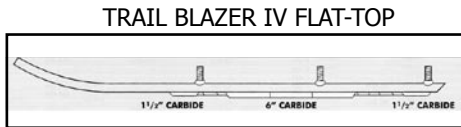

8" of 60 degree center carbide with 1 1/2" front & rear wear pads, 1/2" host bar, Xtra long studs.
Sold in pairs.

$74.95