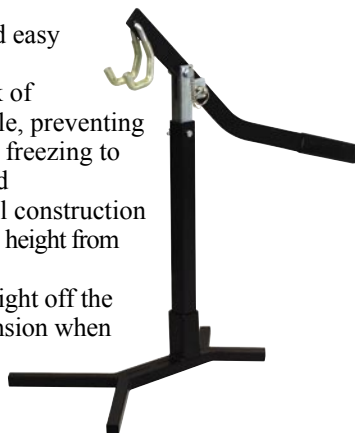

Order Part# 900452 **$54.95**