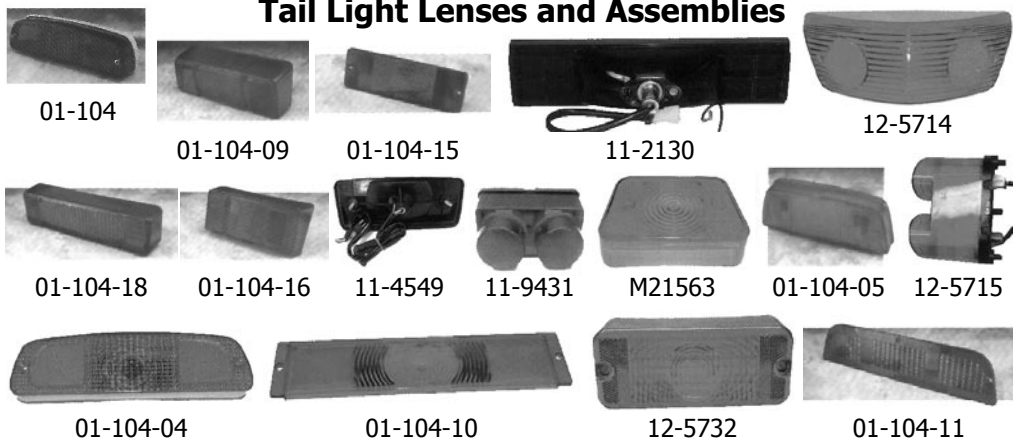

Tail Light Lenses and Assemblies

Model	Housing#	Price	Lens#	Price	Model	Housing#	Price	Lens#	Price
Arctic Cat					Polaris				
All 89-03 w/raised, rectangular lens	11-4549	$17.95	01-104-09	$10.95	All Widetrak 92-04	-	-	M21563	$5.50
All 73-94 w/flat rectangular lens	11-2130	$10.95	01-104-10	$6.25	Rupp				
Bearcat 440 95-98, Bearcat 440 II 99-00, Bearcat 550 95-96, Bearcat 570 04-05, Bearcat WT 96-05, F5/F6/F7 (all) 03-05, Sabercat 500/LX 04, Sabercat 600EFI/LX 04-05, Sabercat 700 EFI/LX 04, ZR 440 Sno Pro 02-03	-	-	12-5732	$9.95	All models	-	-	01-104-15	$4.95
Argo					Ski-Doo				
All Models	-	-	01-104-15	$4.95	All 73-83, Alpine 1984-87, Elan 1984-96	01-104	$14.95	01-104-04	$5.90
John Deere					Skandic 377, R 84, Citation 3500 84, Blizzard 9700, MX 84	01-104	$14.95	01-104-04	$5.90
All models 1973-84	-	-	01-104-15	$4.95	All 1984-05(except Mini Z and others listed)	B1004	$16.50	01-104-05	$9.95
Kawasaki					MXZ Rev 800 02, MXZ Rev 600/800 03, MXZ Summit Rev X HO/RER 03	-	-	12-5714	$18.25
Drifter 79-81, Intruder, Invader 78-81 & LTD 80-81	-	-	01-104-15	$4.95	Yamaha				
Mercury					All 1980-01 except below	-	-	01-104-18	$10.95
All models	-	-	01-104-15	$4.95	EC 540 1980, ET 350/300/340 1980-83, EX 440 80-81, SRX 440 80, EC 340 81-83	-	-	01-104-16	$10.95
Moto-Ski					All 1972-79	-	-	01-104-16	$10.95
All 1984-85	B1004	$16.50	01-104-05	$9.95	Mtn. Max 600/700 02-03, Bravo LT 02-03, SXR 600 02, VK540 02-03, Venture 600/700 02-03, Vmax 600, ER/700, ER 02-03	-	-	01-104-18	$10.95
All 1976-83, 1975 Nuvik & Sonic	01-104	$14.95	01-104-04	$5.90	SXV 600 Venom/ER 04	11-9431*	$19.95	-	-
Polaris					SXV 700 Viper/ER 02-04	11-9431*	$19.95	-	-
All 1972-02 (except wrap around tail light, Colt, others listed)	-	-	01-104-11	$6.25	RS Rage 05, RS Vector/Mtn 05, RS Venture 05, RX-1/ER/Ltd 03-05, RX-1 Mtn 03-05, RX Warrior/LE 05	12-5715*	$17.95	-	-
Starlite GT 93-94, Sport GT 90-92, Lite GT 91-95, Indy 340 Touring 02, Star LT, Startrak 84-90, Supertrak 89-92, Indy 800 RMK 02	-	-	01-104-15	$4.95					
Longtrack, R 83-89	-	-	01-104-05	$9.95					

*Housing and lens.

Used Assemblies Available For Some Models-Call

Headlight Bulbs $1.95-$3.95
Halogen Bulbs $7.95-$15.95
Tail Light Bulbs $.95
Instrument Bulbs $.95
-To order, give operator year, make & model of sled.

Headlight Housings
-Bulbs sold separately