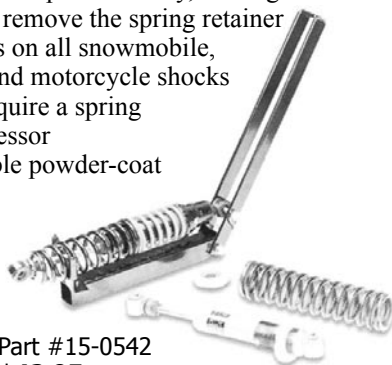

Order Part #15-0542 **$42.95**