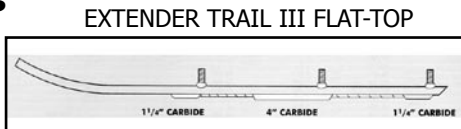

Carbide Runners

4" of 90 degree center carbide with 1 1/4" front & rear wear pads, 7/16" host bar, Xtra long studs.
Sold in pairs.

$44.95

6" of 60 degree center carbide with 1 1/2" front & rear wear pads, 1/2" host bar, Xtra long studs.
Sold in pairs.

$56.95