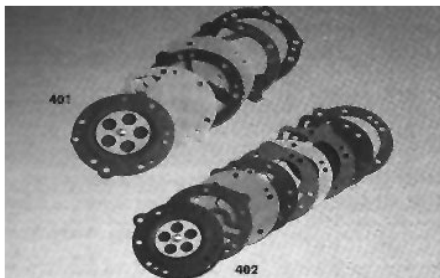

Carb Kits For Tillotson