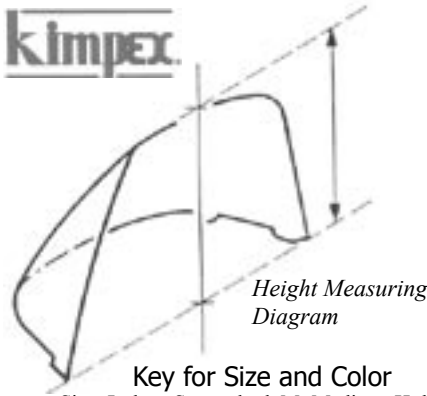

Also specify front, rear, left or right heat exchanger.

Used Radiators

Call with year, make and model for pricing and availability, or check online.

Key for Size and Color

Size: L=low, S=standard, M=Medium, H=high
 Color: C=clear, S=smoke, B=black, R=red