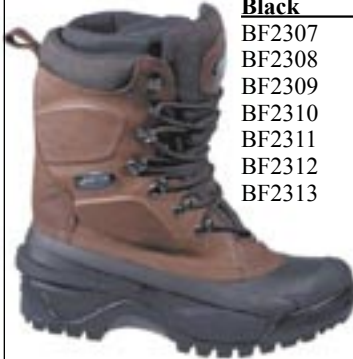

Baffin Mountain Boot

$129.95

Comfort rated to -76° F

Black	Size	Bark
BF2307	7	BF23207
BF2308	8	BF23208
BF2309	9	BF23209
BF2310	10	BF23210
BF2311	11	BF23211
BF2312	12	BF23212
BF2313	13	BF23213

1. Rugged, corrosion resistant, full front lacing system for excellent fit. All Timberwolf Nubuck leather upper. Warm, five layer insulating system. Innovative tread design for grip and stability. Available in Black or Bark(shown)

Altimate Spinner Youth Boots

- -Features reflective piping, removable liner and tongue with gusset inner closure
- -All-weather traction soles, hook'n'loop closures