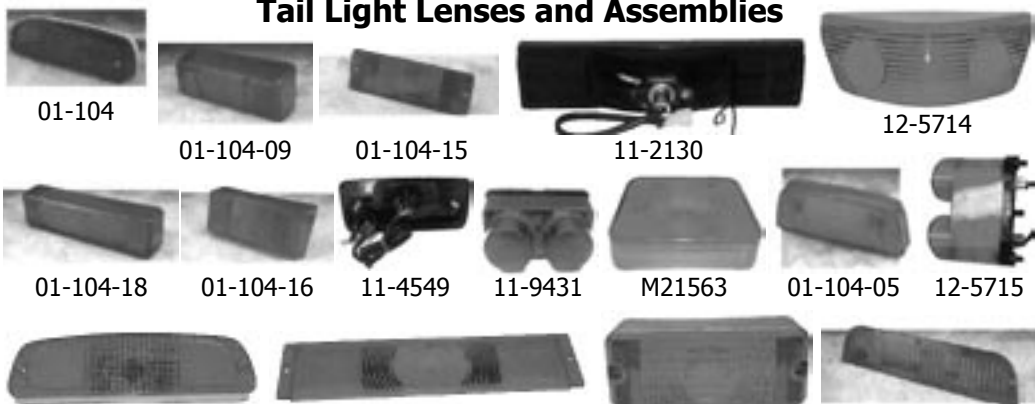

Tail Light Lenses and Assemblies

01-104

01-104-09

01-104-15

11-2130

12-5714

01-104-18

01-104-16

11-4549

11-9431

M21563

01-104-05

12-5715

01-104-04

01-104-10

12-5732

01-104-11

Model	Housing#	Price	Lens#	Price
Arctic Cat				
All 89-03 w/raised, rectangular lens	11-4549	$16.50	01-104-09	$10.95
All 73-94 w/flat rectangular lens	11-2130	$12.50	01-104-10	$4.95
Bearcat 440 95-98, Bearcat 440 II 99-00, Bearcat 550 95-96, Bearcat 570 04-05, Bearcat 600EFI/LX 04-05, Sabercat 500/LX 04, Sabercat 600EFI/LX 04-05, Sabercat 700 EFI/LX 04, ZR 440 Sno Pro 02-03	-	-	12-5732	$9.95
Argo				
All Models	-	-	01-104-15	$4.95
John Deere				
All models 1973-84	-	-	01-104-15	$4.95
Kawasaki				
Drifter 79-81, Intruder, Invader 78-81 & LTD 80-81	-	-	01-104-15	$4.95
Mercury				
All models	-	-	01-104-15	$4.95
Moto-Ski				
All 1984-85	01-104-14	$12.95	01-104-05	$11.95
All 1976-83, 1975 Nuvik & Sonic	01-104	$14.95	01-104-04	$4.95
Polaris				
All 1972-02 (except wrap around tail light, Colt others listed)	-	-	01-104-11	$4.95
Starlite GT 93-94, Sport GT 90-92, Lite GT 91-95, Indy 340 Touring 02, Star LT, Startrak 84-90, Supertrak 89-92, Indy 800 RMK 02	-	-	01-104-15	$4.95
Longtrak, R 83-89	-	-	01-104-05	$11.95

Model	Housing#	Price	Lens#	Price
Polaris				
All Widetrak 92-04	-	-	M21563	$4.95
Rupp				
All models	-	-	01-104-15	$4.95
Ski-Doo				
All 73-83, Alpine 1984-87, Elan 1984-96	01-104	$14.95	01-104-04	$4.95
Skandic 377, R 84, Citation 3500 84, Blizzard 9700, MX 84	01-104	$14.95	01-104-04	$4.95
All 1984-05 (except Mini Z and others listed)	01-104-14*	$12.95	01-104-05	$11.95
MXZ Rev 800 02, MXZ Rev 600/800 03, MXZX Summit Rev X HO/RER 03	-	-	440 03, 12-5714	$12.50
Yamaha				
All 1980-01 except below	-	-	01-104-18	$10.95
EC 540 1980, ET 350/300/340 1980-83, EX 440 80-81, SRX 440 80, EC 340 81-83	-	-	01-104-16	$7.50
All 1972-79	-	-	01-104-16	$7.50
Mtn. Max 600/700 02-03, Bravo LT 02-03, SXR VK540 02-03, Venture 600/700 02-03, Vmax 600, ER/700, ER 02-03	-	-	600 02, 01-104-18	$10.95
SXV 600 Venom/ER 04	11-9431*	$26.95	-	-
SXV 700 Viper/ER 02-04	11-9431*	$26.95	-	-
RS Rage 05, RS Vector/Mtn 05, RS Venture 05, RX-1/ER/Ltd 03-05, RX-1 Mtn 03-05, RX Warrior/LE 05	12-5715*	$48.95	-	-

*Housing and lens.

Used Assemblies Available For Some Models-Call

Headlight Bulbs $1.95-$3.95

Halogen Bulbs $7.95-$15.95

Tail Light Bulbs $.95

Instrument Bulbs $.95

-To order, give operator year, make & model of sled.