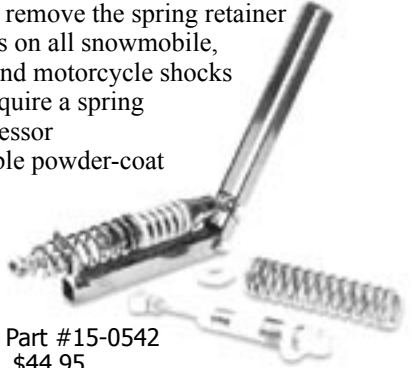

Shock Spring Compressor Tool

- -Lever-action shock service tool makes spring compression easy, leaving one hand free to remove the spring retainer
- -Works on all snowmobile, ATV and motorcycle shocks that require a spring compressor
- -Durable powder-coat finish

Order Part #15-0542
$44.95